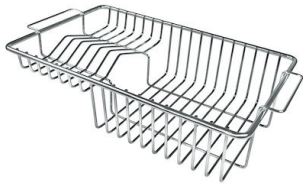

Save space system

Drain and siphon are designed to leave as much space as possible in the under-sink area, more and more useful today for theseparate waste collection systems.

Small radius

Bowls with squared shapes with a modern design and an increased capacity, for a minimal aesthetics connected with an extreme praticity.

Space waste fitting

The elegant SPACE steel cap closes the drain and leaves no visible residues collected in the basket below. Space also has a small footprint and allows the optimal use of the under-sink compartment.

TECHNICAL DATA

GALLERY

OPTIONAL ACCESSORIES

Glass chopping board
8631 300

HPDE Twin chopping board
8644 101

Stainless steel plate rack
8100 303
* only in combination with the accessory
8644 101

Stainless steel plate rack
8100 201

White bowl
8153 100

**Graters kit with ring-holder and
food collection tray**
8159 101
* only in combination with the accessory
8644 101

**Iroko-wood sliding chopping board
with stainless steel colander**
8644 044